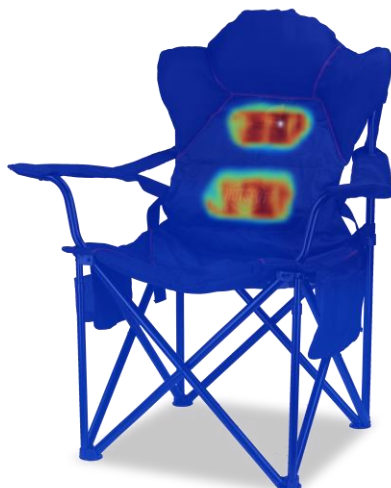

OZTENT®

Red-Belly HotSpot Chair

Specifications:

Material	
Frame	Magnesium alloy
Cover	600D Polyester
Specifications	
Setup Size	61cm (L) x 96cm (W) x 105cm (H) 24" (L) x 37.8" (W) x 41.3"
Packed Size	107cm (L) x 28cm (W) x 28cm (H) 42" (L) x 11" (W) x 11" (H)
Seat Height from Ground	47cm 18.5"
Seat Width	64cm 25.2"
Seat Depth	45cm 17.7"
Backrest Height from Seat	66cm 25.9"
Weight	3.7kg 8lb
Warranty	
Warranty Period	5 years (Manufacturer's)
Warranty Period (HotSpot Pouch)	1 year (Manufacturer's)